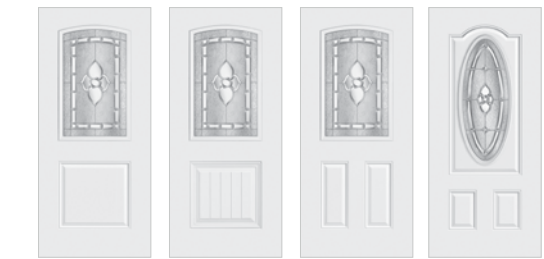

MASONITE, HD STEEL

mhd-107-517-1   MHD-107-517-1P   mhd-107-517-2   MHD-304-517-3