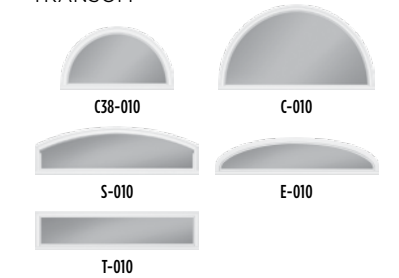

TRANSOM

10 Note: All doors are shown with optional dentil shelf.

masonite.com

VISTAGRANDE
HERITAGE SERIES™
PANELS
EXPO
IRON
CLASSIC
LINEA
ESSENTIA