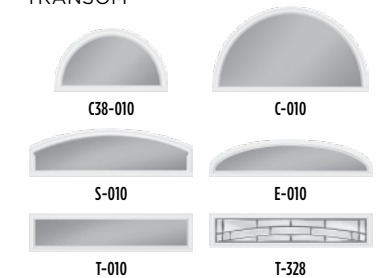

PRIVACY RATING 1 — 5 — 10
Least Obscure Most Obscure

Granite Beveled Glass Granite Glass Antique Black Caming Clear Beveled Glass

BELLEVILLE, MAHOGANY

BELLEVILLE, FIR

HERITAGE SERIES..

BELLEVILLE, SMOOTH / Doors shown painted beige.

OAKCRAFT,

BELLEVILLE, OAK

MASONITE, HD STEEL

TRANSOM