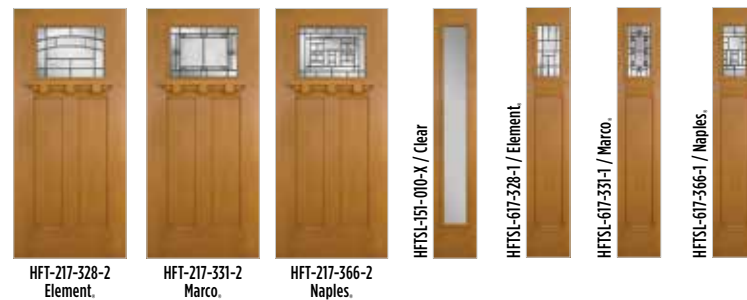

BARRINGTON, CRAFTSMAN OAK

HERITAGE SERIES™, FIR TEXTURED