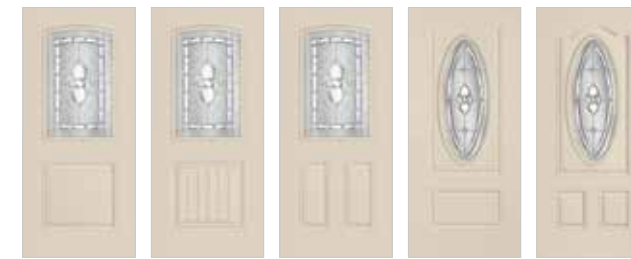

BELLEVILLE, SMOOTH / Doors shown painted beige.

BLS-107-517-1   BLS-107-517-1P   BLS-107-517-2   BLS-304-517-2   BLS-304-517-3