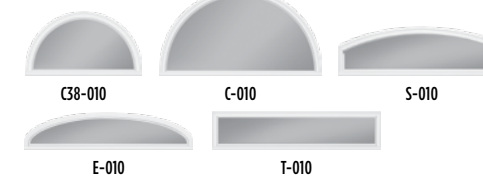

TRANSOMS

Madrid Glass

900 - AB ANTIQUE BLACK CAMING

PRIVACY RATING **2** (Least Obscure) to **10** (Most Obscure)

Grey Beveled Glass, Clear Beveled Glass, Antique Black Caming

BELLEVILLE, MAHOGANY

BELLEVILLE, FIR

BELLEVILLE, SMOOTH / Doors shown painted beige.

BELLEVILLE, OAK

OAKCRAFT,

MASONITE, HD STEEL