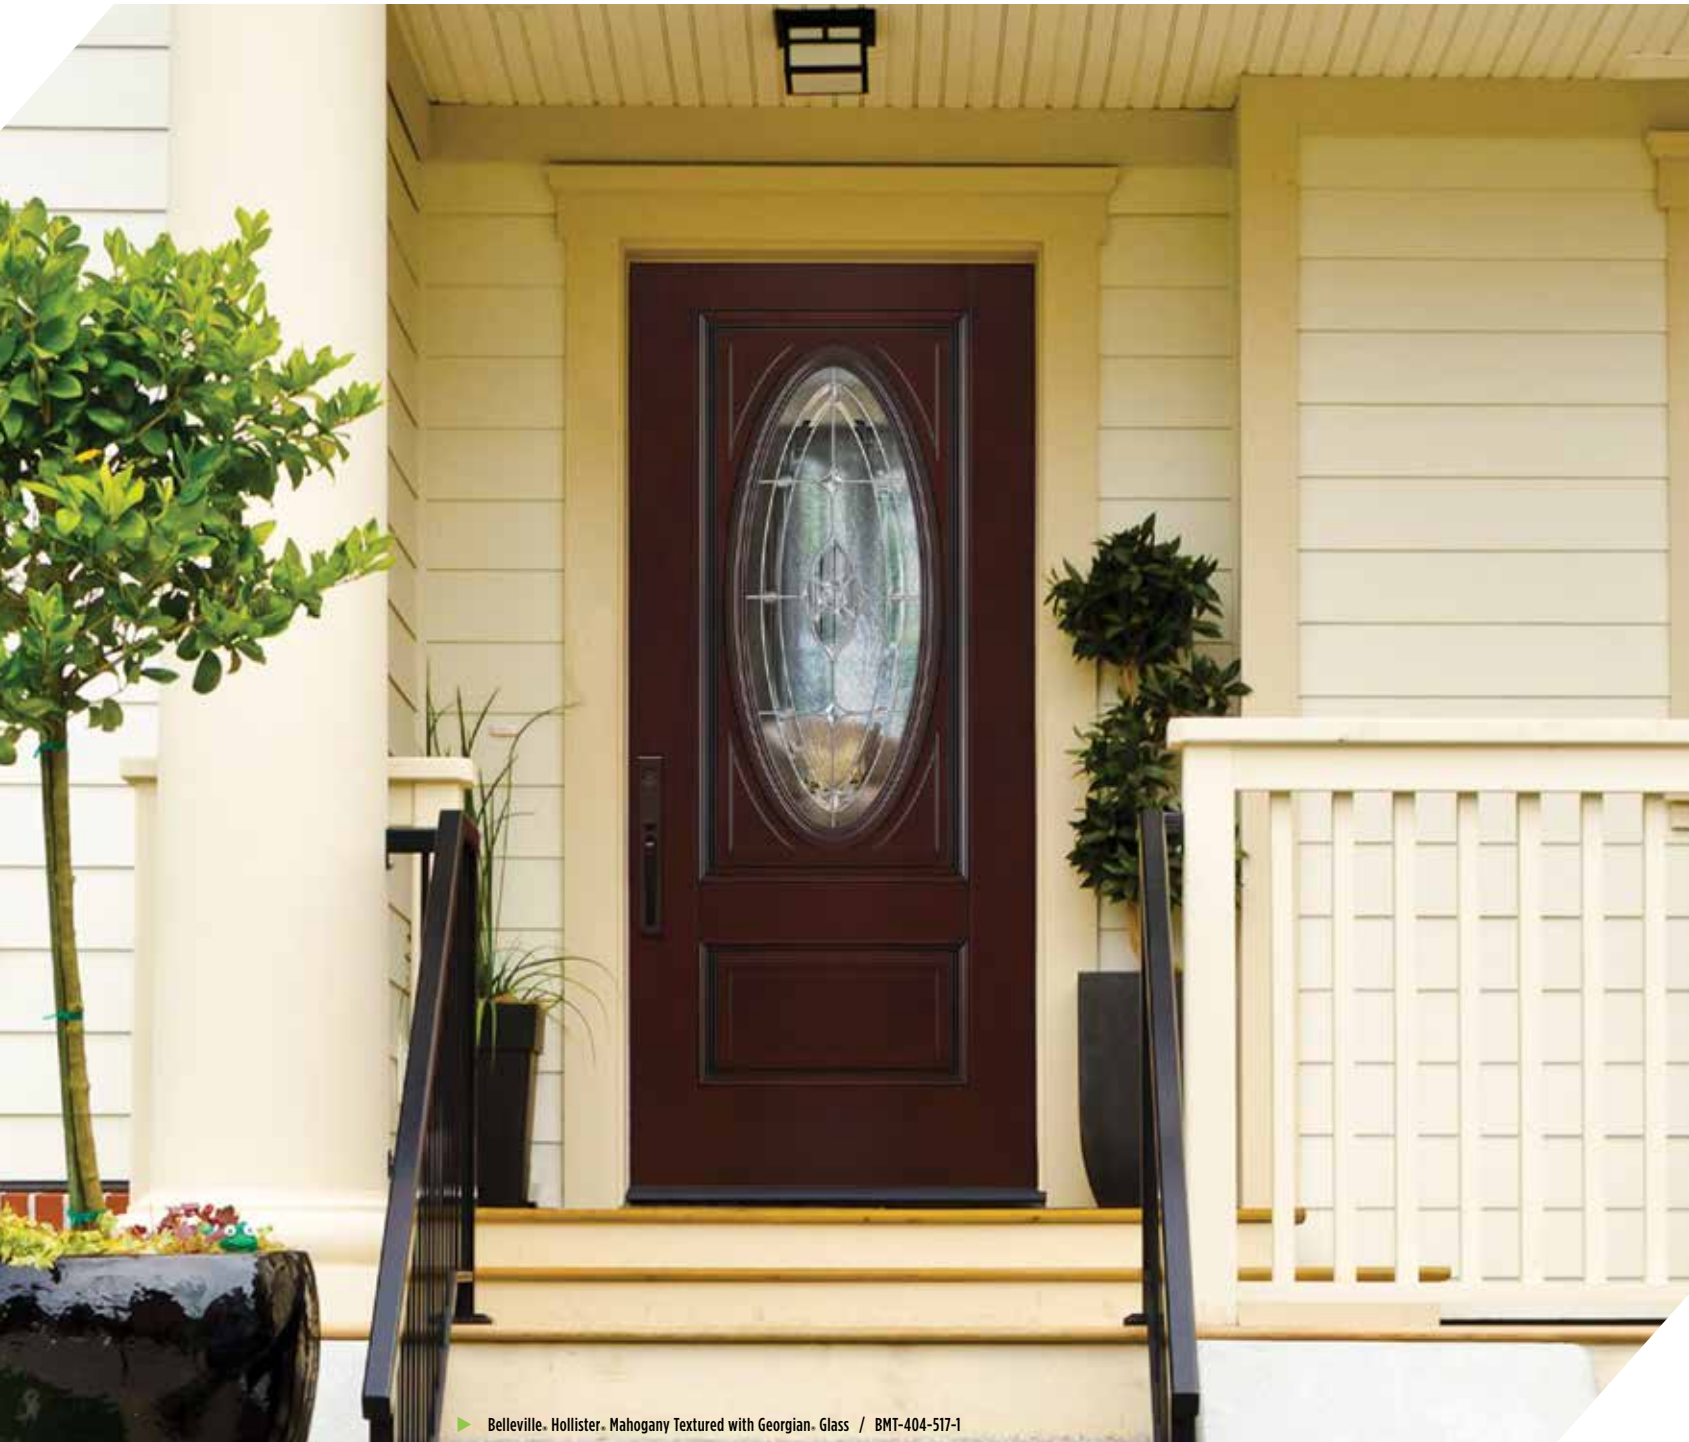

▶ Belleville, Hollister, Mahogany Textured with Georgian Glass / BMT-404-517-1