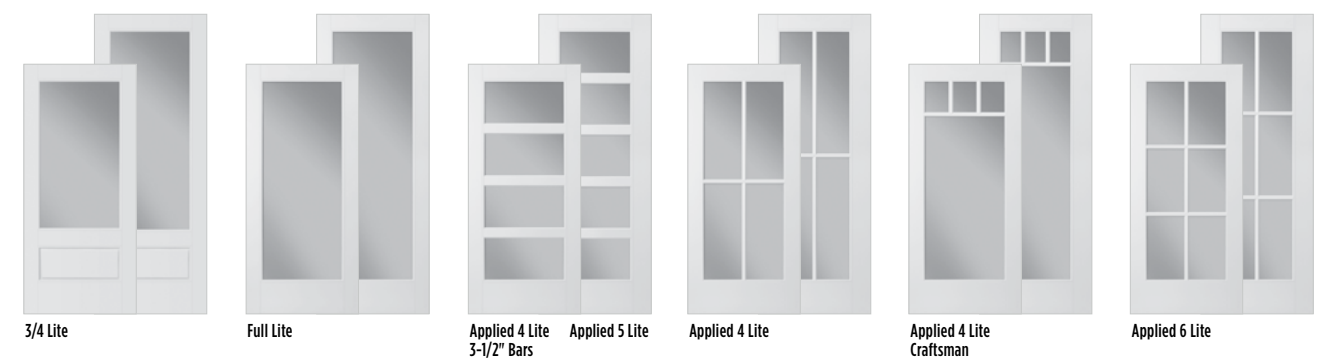

VISTAGRANDE. SMOOTH FLUSHED-GLAZED

3/4 Lite Full Lite Applied 4 Lite 3-1/2" Bars Applied 5 Lite Applied 4 Lite Applied 4 Lite Craftsman Applied 6 Lite