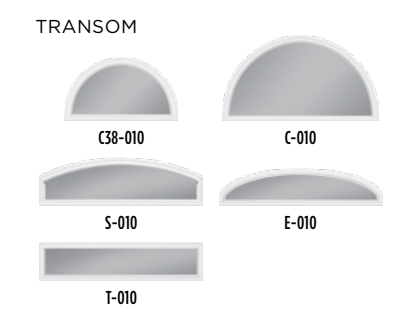

masonite.com