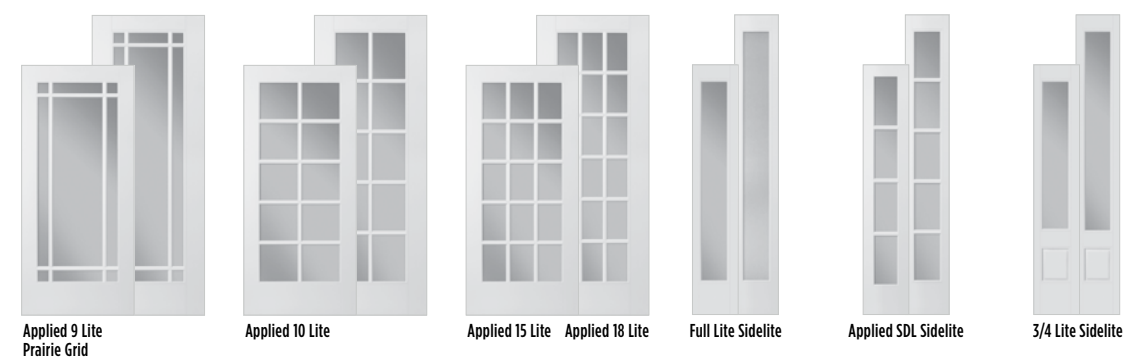

VSG / SDL Simulated Divided Lites

Clear Low-E / 010

VSG / 3-1/2" Wide SDL Simulated Divided Lites

VISTAGRANDE. SMOOTH FLUSHED-GLAZED

3/4 Lite Full Lite Applied 4 Lite 3-1/2" Bars Applied 5 Lite Applied 4 Lite Applied 4 Lite Craftsman Applied 6 Lite

Applied 9 Lite Prairie Grid Applied 10 Lite Applied 15 Lite Applied 18 Lite Full Lite Sidelite Applied SDL Sidelite 3/4 Lite Sidelite

8 STOCK 2'0", 2'6", 2'8" & 3'0" widths, 6'8" & 8'0" heights / VistaGrande. doors come with composite edge