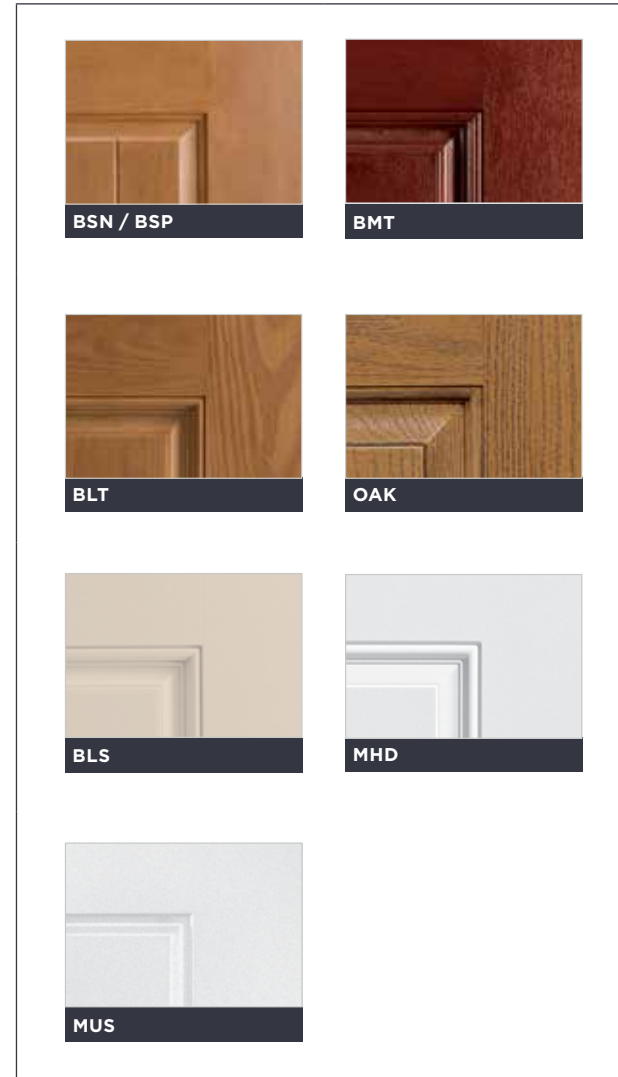

MASONITE PANELS.