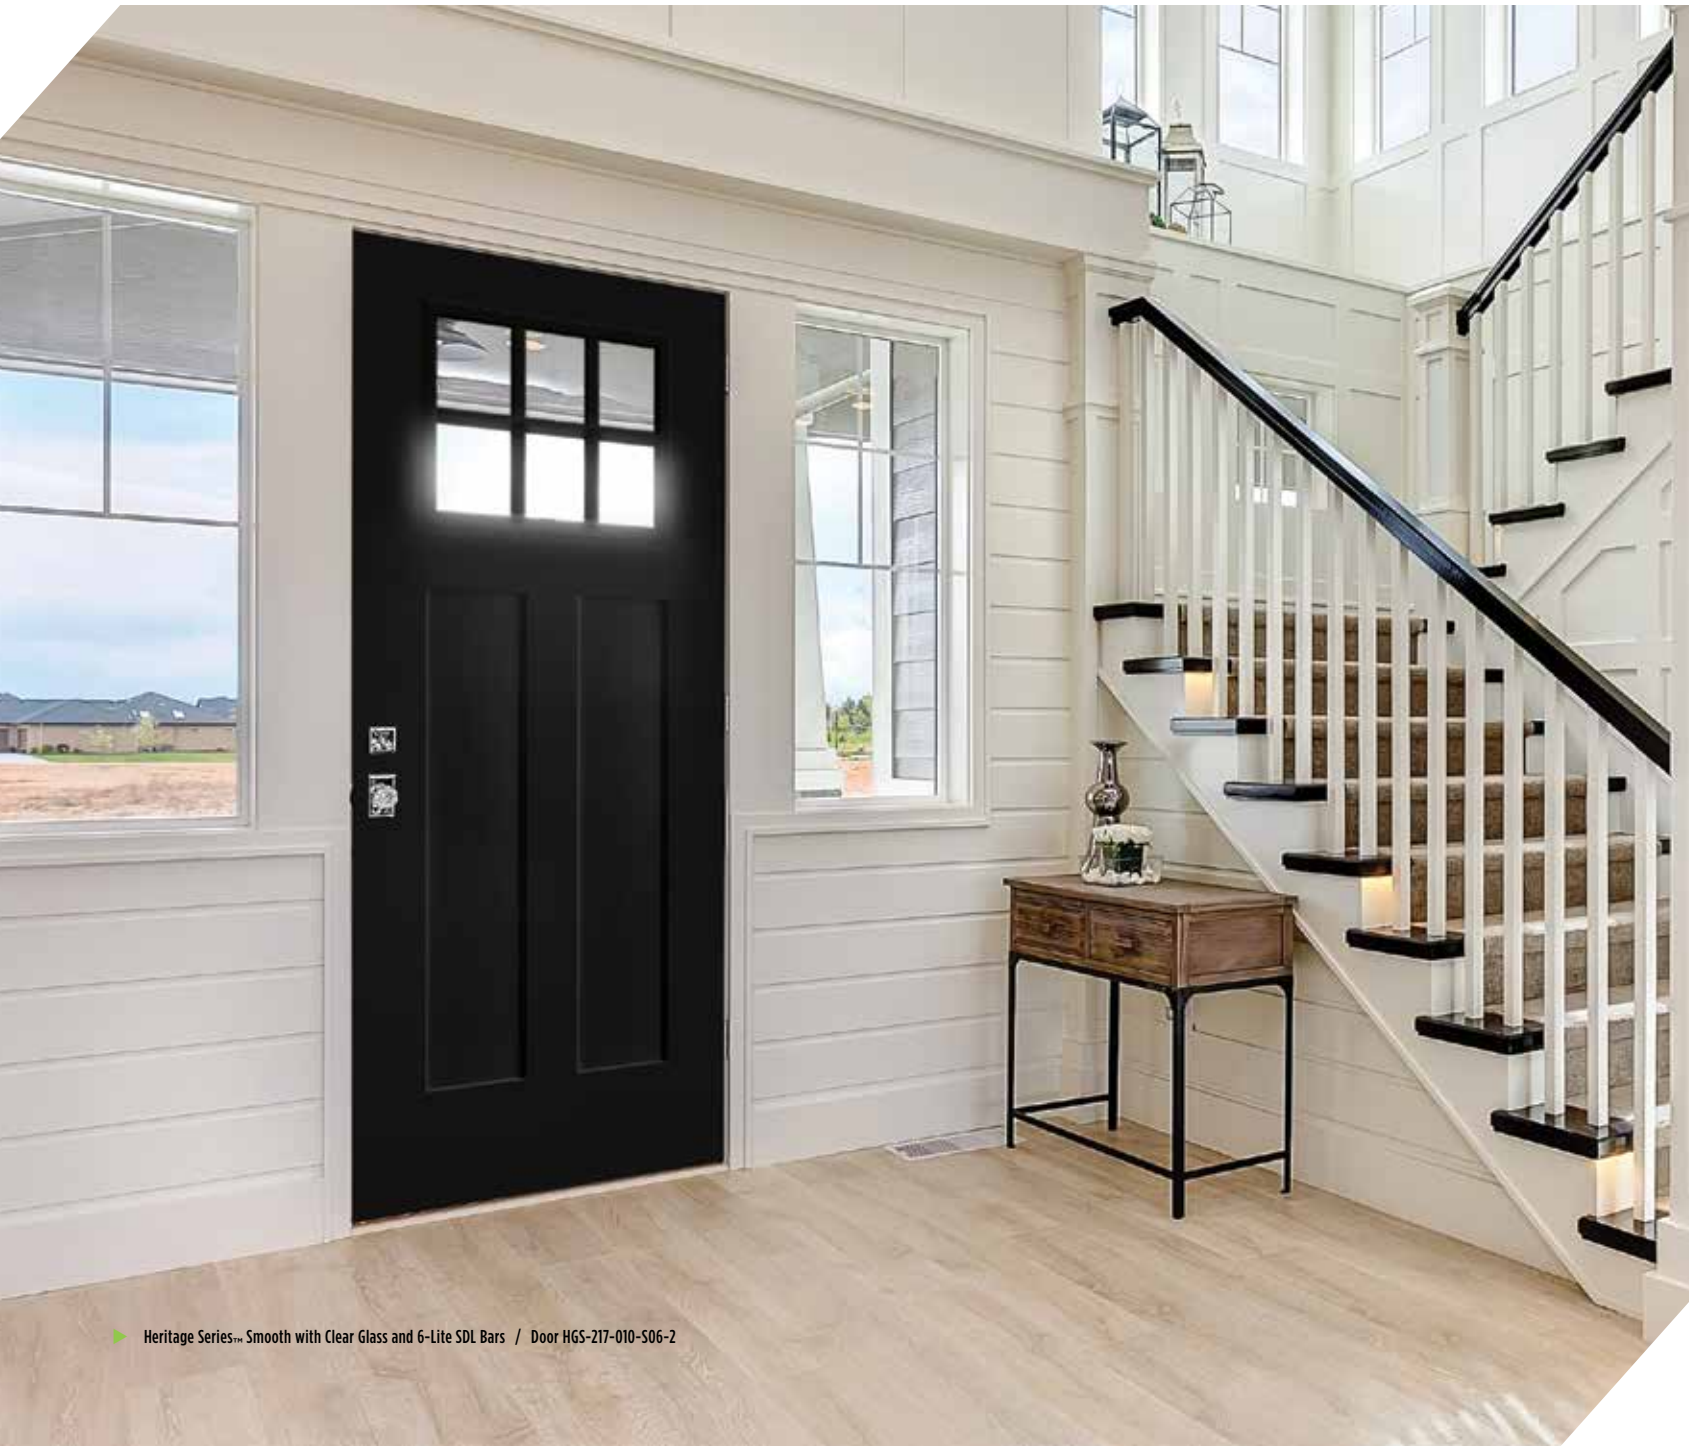

► Heritage Series... Smooth with Clear Glass and 6-Lite SDL Bars / Door HGS-217-010-S06-2