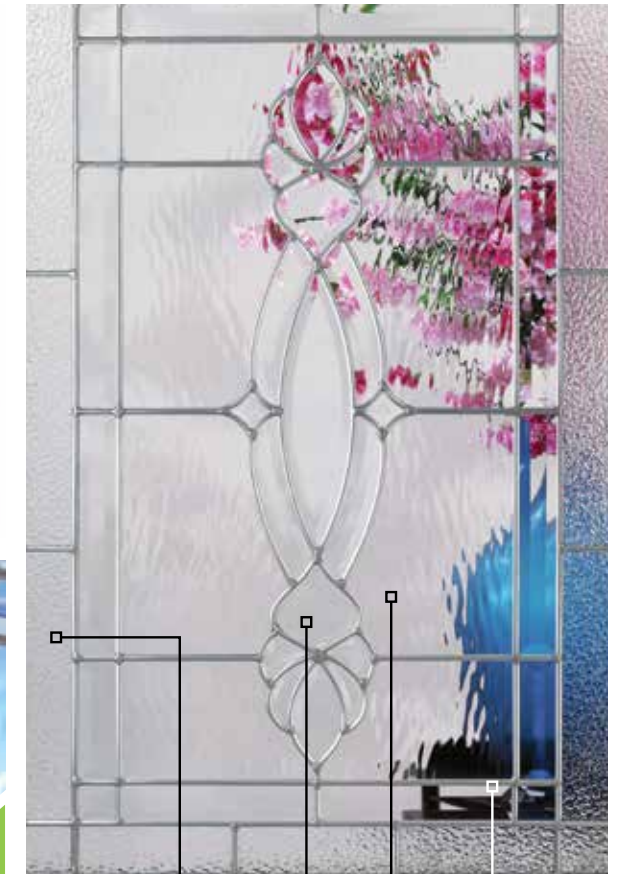

BARRINGTON, MAHOGANY