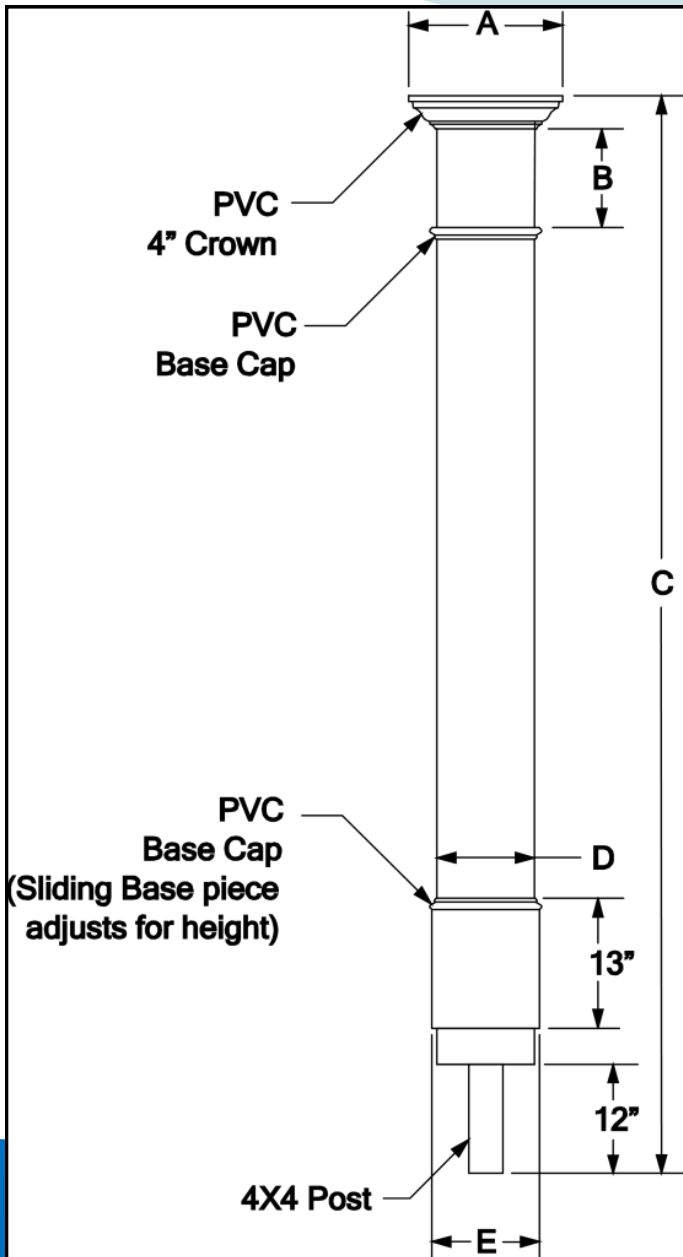

PVC Classic Column Pre-Assembled with 4x4 Treated Post

*In Stock items shown, others
available*

| DIMENSION / Model # | CC8-120 | CC10-120 | CC12-120 |
|---------------------|---------|----------|----------|
| A | 12 5/8" | 15" | 17 3/8" |
| B | 8" | 10" | 12" |
| C | 120" | 120" | 120" |
| D | 7 1/4" | 9 3/4" | 12" |
| E | 8 1/4" | 10 3/4" | 13" |