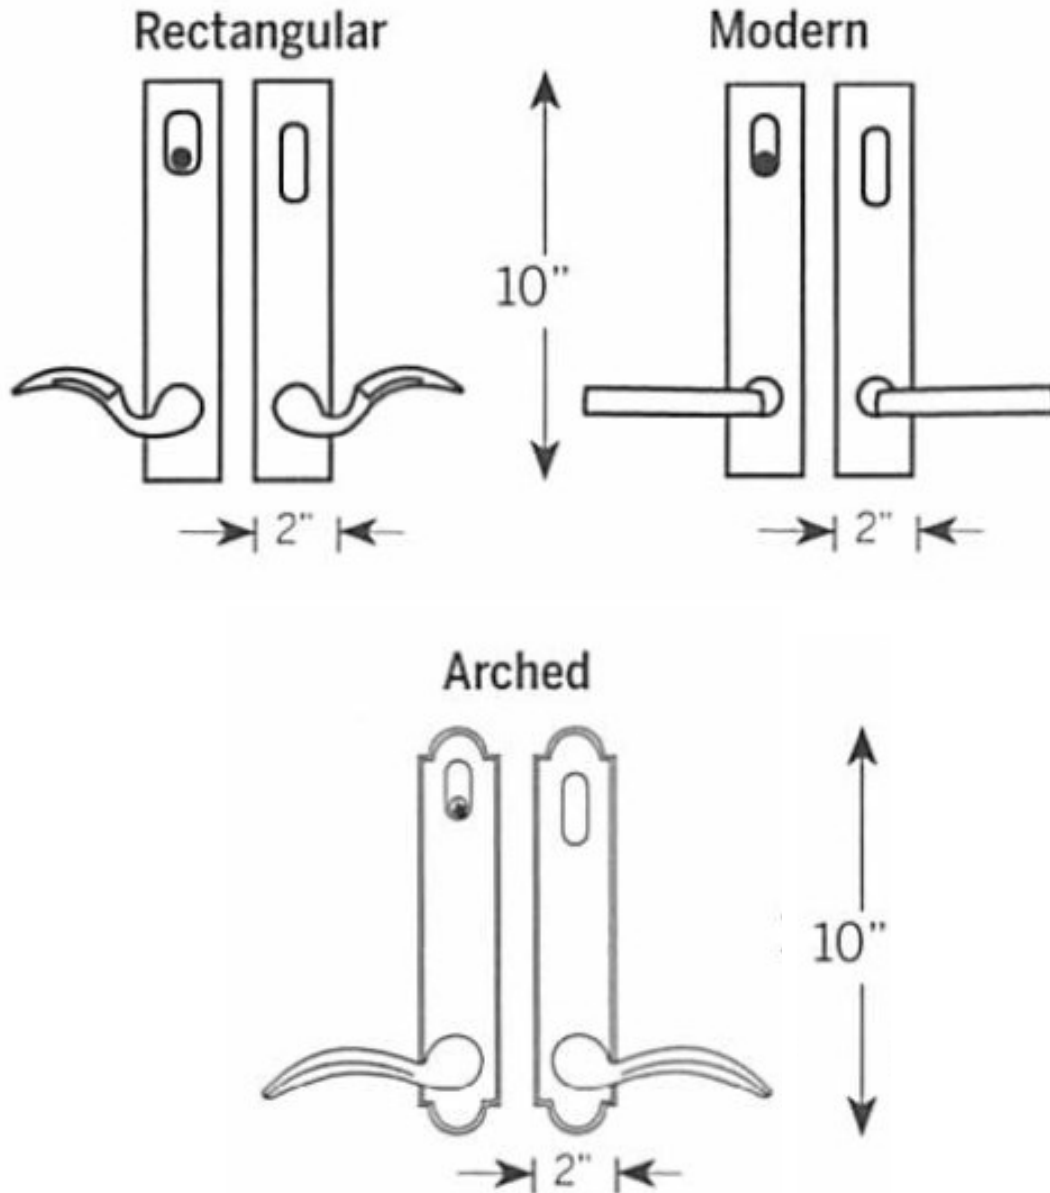

# EMTEK HANDLESET SPECIFICATIONS

ALL OF THE EMTEK HANDLESET CHOICES  
MEASURE 2" W X 10" H

(864) 242-6571  
(864) 242-0433 fax  
[www.victorbilt.com](http://www.victorbilt.com)  
[info@victorbilt.com](mailto:info@victorbilt.com)