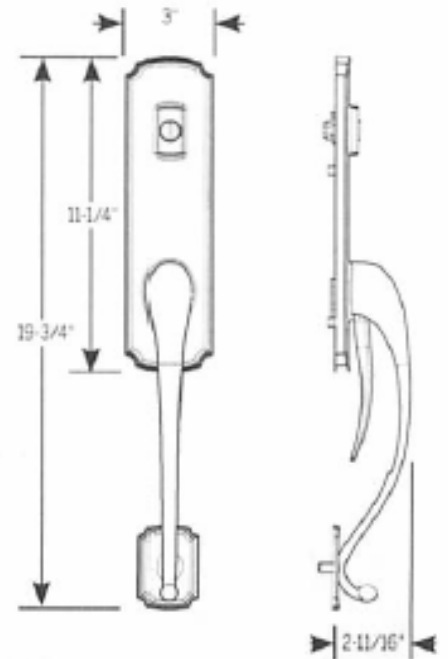

ENDURA HANDLESET SPECIFICATIONS

ENDURA HANDLESET CHOICES VARY IN DIMENSION

ECLIPSE

PINNACLE

ARCHED GRIP
(interior is ECLIPSE style)

RECTANGULAR

CURVED