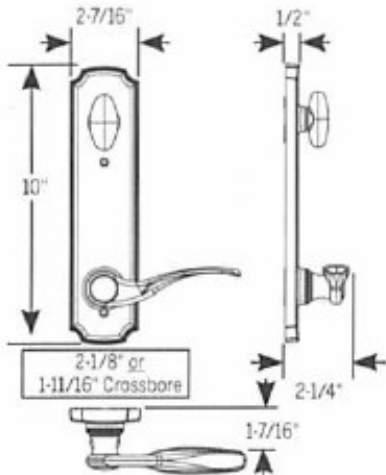

ENDURA HANDLESET SPECIFICATIONS

ENDURA HANDLESET CHOICES VARY IN DIMENSION

ECLIPSE

PINNACLE

ARCHED GRIP
(interior is ECLIPSE style)

RECTANGULAR

CURVED