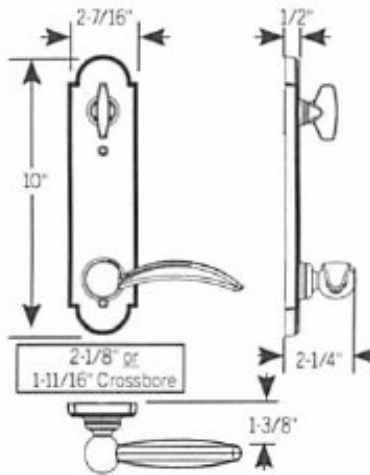

ENDURA HANDLESET SPECIFICATIONS

ENDURA HANDLESET CHOICES VARY IN DIMENSION

ECLIPSE

PINNACLE

ARCHED GRIP
(interior is ECLIPSE style)

RECTANGULAR

CURVED