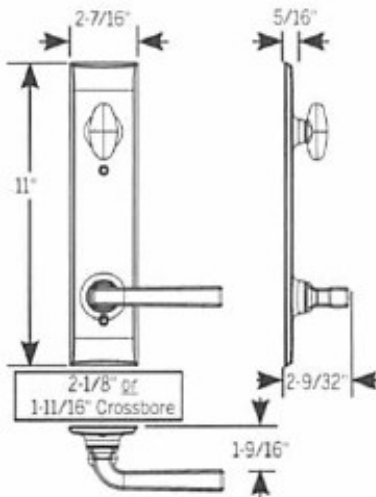

ENDURA HANDLESET SPECIFICATIONS

ENDURA HANDLESET CHOICES VARY IN DIMENSION

ECLIPSE

PINNACLE

ARCHED GRIP
(interior is ECLIPSE style)

RECTANGULAR

CURVED