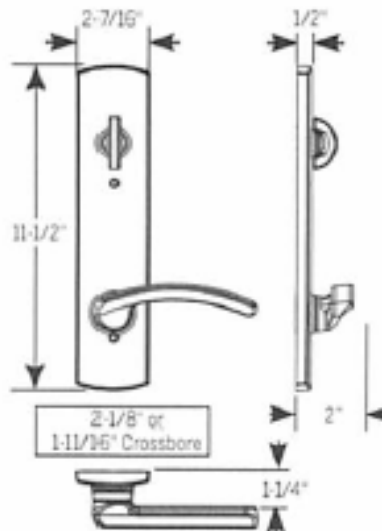

ENDURA HANDLESET SPECIFICATIONS

ENDURA HANDLESET CHOICES VARY IN DIMENSION

ECLIPSE

PINNACLE

ARCHED GRIP
(interior is ECLIPSE style)

RECTANGULAR

CURVED