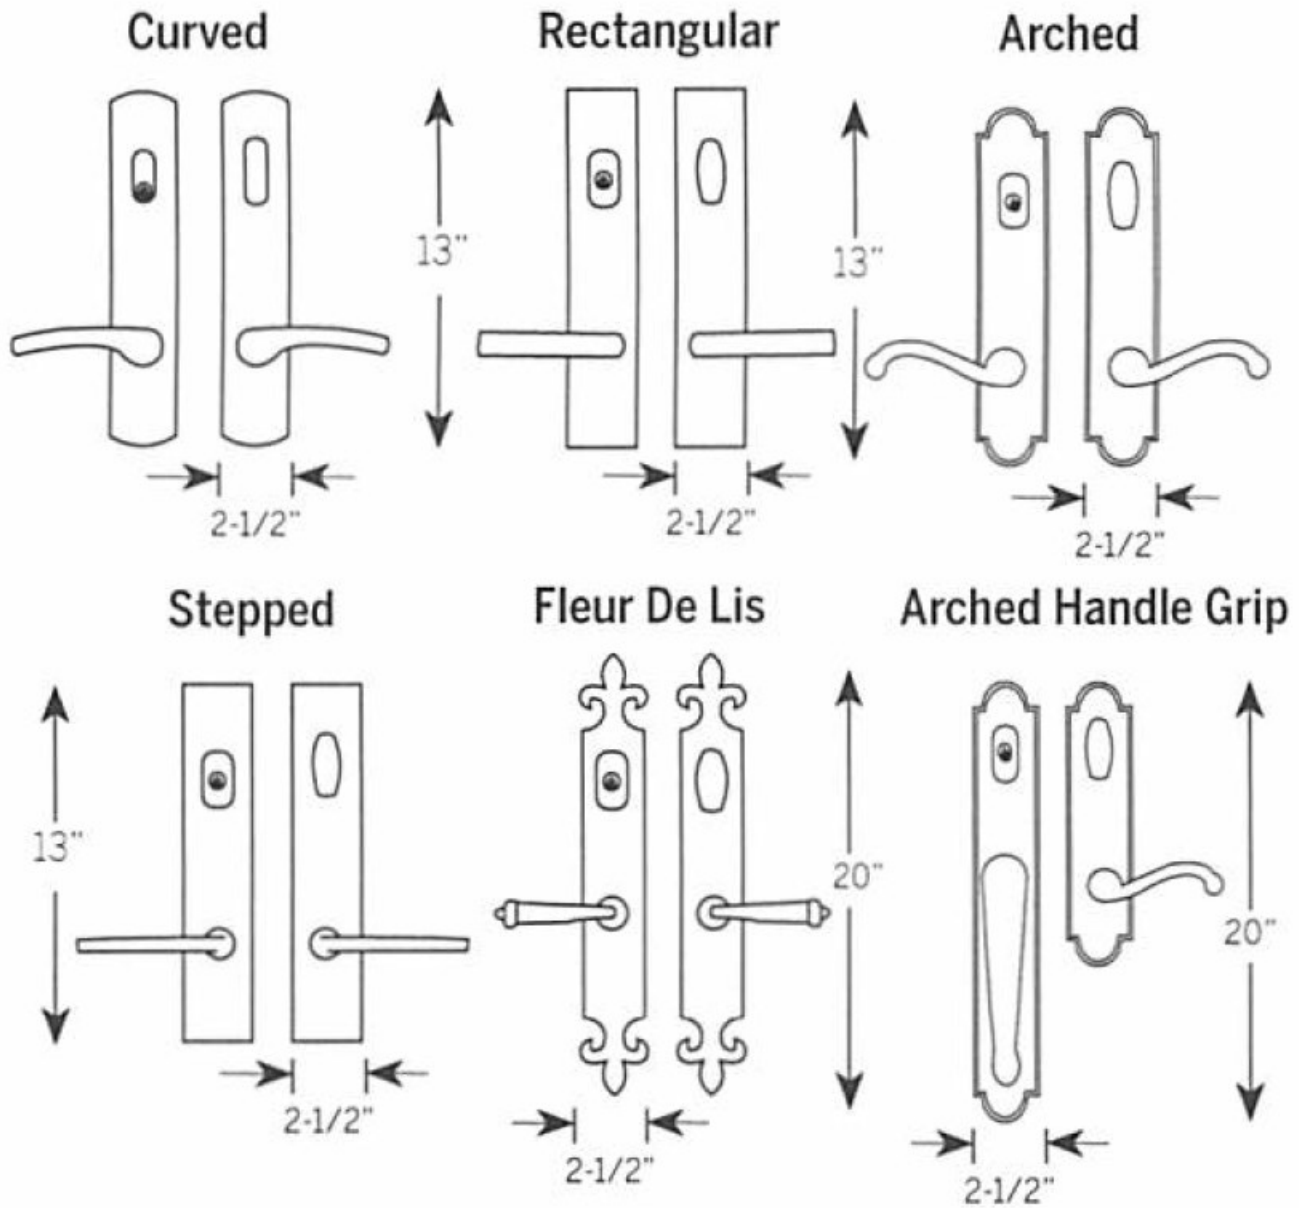

ROCKY MOUNTAIN HANDLESET SPECIFICATIONS

ROCKY MOUNTAIN HANDLESET DIMENSIONS VARY BY STYLE

(864) 242-6571
(864) 242-0433 fax
www.victorbilt.com
info@victorbilt.com

ROCKY MOUNTAIN
H A R D W A R E

VictorBilt
Dealers Supply e3 Lumber Company, LLC