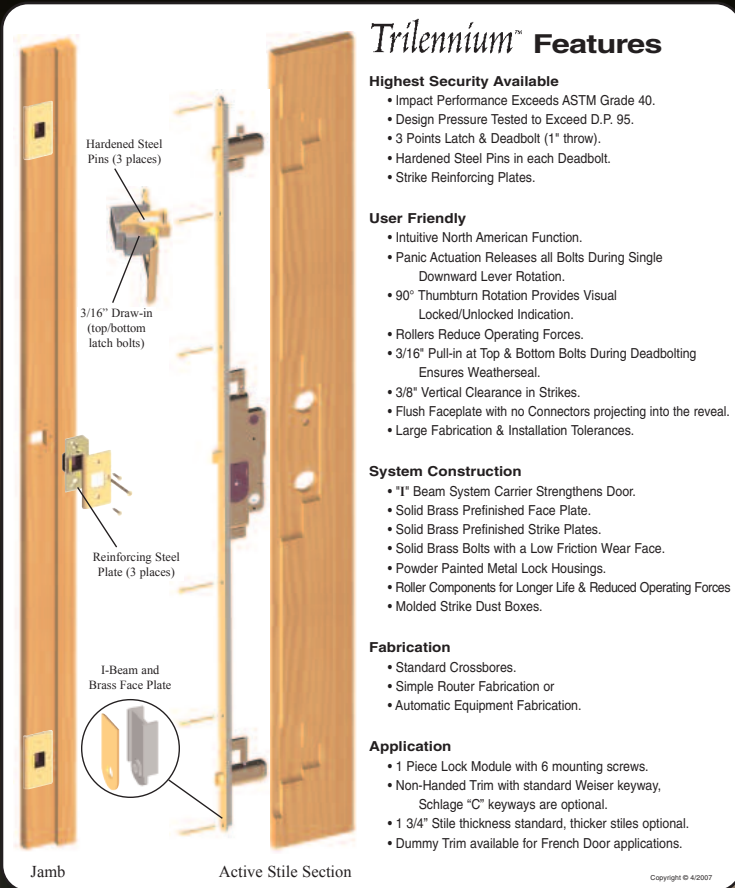

Trilennium™ Features

Highest Security Available

- Impact Performance Exceeds ASTM Grade 40.
- Design Pressure Tested to Exceed D.P. 95.
- 3 Points Latch & Deadbolt (1" throw).
- Hardened Steel Pins in each Deadbolt.
- Strike Reinforcing Plates.

User Friendly

- Intuitive North American Function.
- Panic Actuation Releases all Bolts During Single Downward Lever Rotation.
- 90° Thumbturn Rotation Provides Visual Locked/Unlocked Indication.
- Rollers Reduce Operating Forces.
- 3/16" Pull-in at Top & Bottom Bolts During Deadbolting Ensures Weatherseal.
- 3/8" Vertical Clearance in Strikes.
- Flush Faceplate with no Connectors projecting into the reveal.
- Large Fabrication & Installation Tolerances.

System Construction

- 1" Beam System Carrier Strengthens Door.
- Solid Brass Prefinished Face Plate.
- Solid Brass Prefinished Strike Plates.
- Solid Brass Bolts with a Low Friction Wear Face.
- Powder Painted Metal Lock Housings.
- Roller Components for Longer Life & Reduced Operating Forces.
- Molded Strike Dust Boxes.

Fabrication

- Standard Crossbores.
- Simple Router Fabrication or
- Automatic Equipment Fabrication.

Application

- 1 Piece Lock Module with 6 mounting screws.
- Non-Handed Trim with standard Weiser keyway, Schlage "C" keyways are optional.
- 1 3/4" Stile thickness standard, thicker stiles optional.
- Dummy Trim available for French Door applications.

**With Trilennium, We Guarantee*
Your 8' Door Against Warpage!**

W&F

Manufacturing

SECURITY
Safety
STRENGTH

woodgrain doors

ROGUE VALLEY
Door

Custom Wood Doors Too

We have many other doors for you to choose from that are available on a special order basis. Let us help find a door for your home that fits your style.

* See a Dealers Supply and Lumber Co. salesperson for details.

Distributed by: