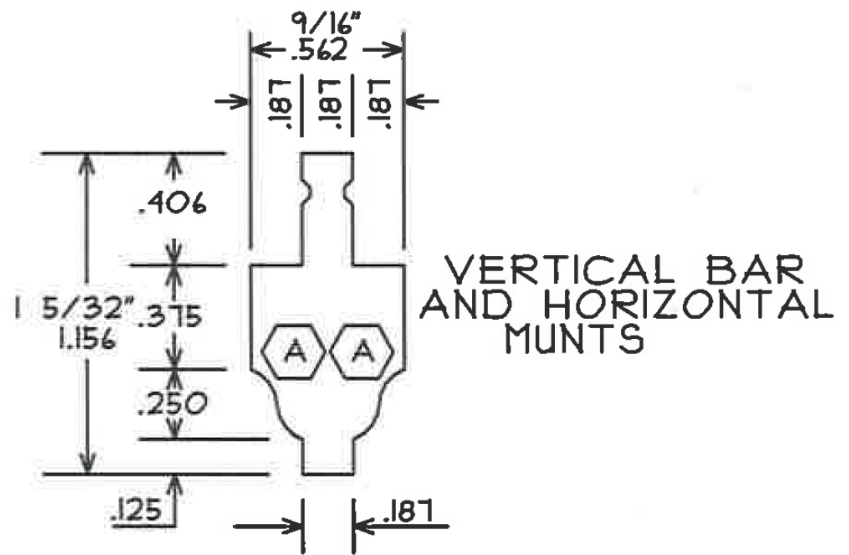

1-1/8" or 1-3/8" PLAIN RAIL, PUTTY GLAZED SASH

- *CLASSIC & HISTORICAL SASH DESIGN*
- *GLASS IS BACKBED, POINT GLAZED, AND PUTTY GLAZED*
- *SQUARE EDGED STILES AND RAILS FOR FIELD SLOPING TO MEET SILLS*
- *3/16" MUNTINS (9/16" OVERALL) STANDARD, 7/16" OPTIONAL*
- *FJ, UNPRIMED SASH PARTS*
- *TREATED WITH WOODLIFE 111 FOR LONG LIFE AND DURABILITY*
- *CUSTOM SIZES AVAILABLE*

VICTORBILT TECHNICAL BULLETIN

PLAIN RAIL SASH PARTS, ALL PUTTY GLAZED, FJ UNPRIMED MATERIAL

VICTORBILT TECHNICAL BULLETIN

2-4 x 3-2 PLAIN RAIL, EACH SASH MEASURES 24" X 19-5/8"

(864) 242-6571
(864) 242-0433 fax
www.victorbilt.com
info@victorbilt.com