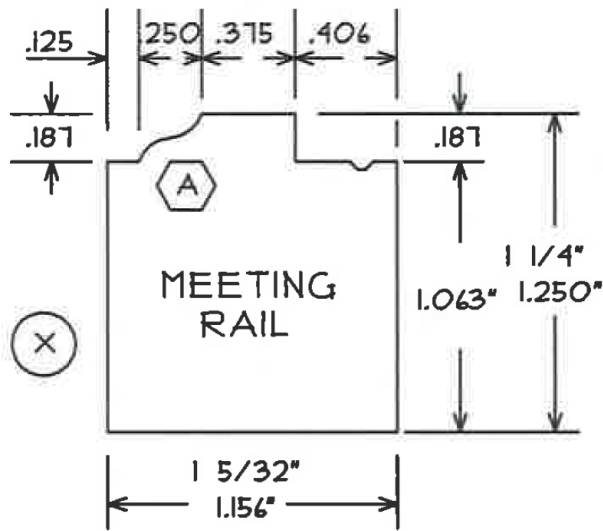

1-1/8" or 1-3/8" PLAIN RAIL, PUTTY GLAZED SASH

- *CLASSIC & HISTORICAL SASH DESIGN*
- *GLASS IS BACKBED, POINT GLAZED, AND PUTTY GLAZED*
- *SQUARE EDGED STILES AND RAILS FOR FIELD SLOPING TO MEET SILLS*
- *3/16" MUNTINS (9/16" OVERALL) STANDARD, 7/16" OPTIONAL*
- *FJ, UNPRIMED SASH PARTS*
- *TREATED WITH WOODLIFE 111 FOR LONG LIFE AND DURABILITY*
- *CUSTOM SIZES AVAILABLE*

VICTORBILT TECHNICAL BULLETIN

PLAIN RAIL SASH PARTS, ALL PUTTY GLAZED, FJ UNPRIMED MATERIAL

VICTORBILT TECHNICAL BULLETIN

2-4 x 3-2 PLAIN RAIL, EACH SASH MEASURES 24" X 19-5/8"

(864) 242-6571
(864) 242-0433 fax
www.victorbilt.com
info@victorbilt.com