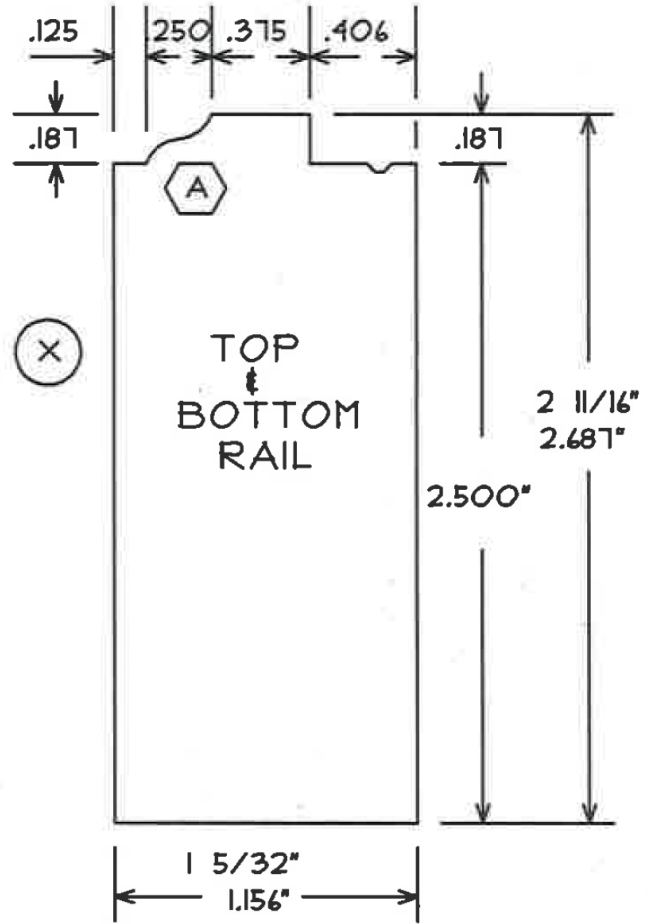

1-1/8" or 1-3/8" PLAIN RAIL, PUTTY GLAZED SASH

- *CLASSIC & HISTORICAL SASH DESIGN*
- *GLASS IS BACKBED, POINT GLAZED, AND PUTTY GLAZED*
- *SQUARE EDGED STILES AND RAILS FOR FIELD SLOPING TO MEET SILLS*
- *3/16" MUNTINS (9/16" OVERALL) STANDARD, 7/16" OPTIONAL*
- *FJ, UNPRIMED SASH PARTS*
- *TREATED WITH WOODLIFE 111 FOR LONG LIFE AND DURABILITY*
- *CUSTOM SIZES AVAILABLE*

VICTORBILT TECHNICAL BULLETIN

PLAIN RAIL SASH PARTS, ALL PUTTY GLAZED, FJ UNPRIMED MATERIAL

VICTORBILT TECHNICAL BULLETIN

2-4 x 3-2 PLAIN RAIL, EACH SASH MEASURES 24" X 19-5/8"

(864) 242-6571
(864) 242-0433 fax
www.victorbilt.com
info@victorbilt.com