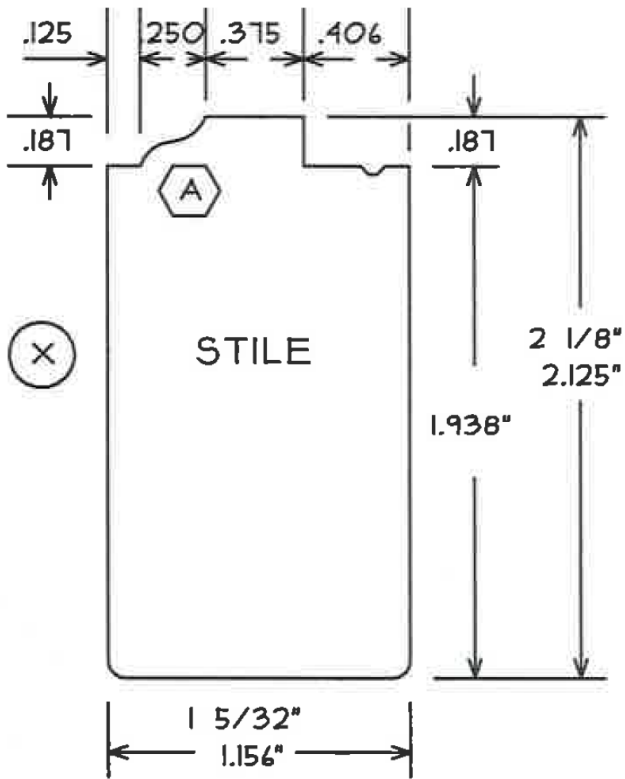

1-1/8" or 1-3/8" PLAIN RAIL, PUTTY GLAZED SASH

- *CLASSIC & HISTORICAL SASH DESIGN*
- *GLASS IS BACKBED, POINT GLAZED, AND PUTTY GLAZED*
- *SQUARE EDGED STILES AND RAILS FOR FIELD SLOPING TO MEET SILLS*
- *3/16" MUNTINS (9/16" OVERALL) STANDARD, 7/16" OPTIONAL*
- *FJ, UNPRIMED SASH PARTS*
- *TREATED WITH WOODLIFE 111 FOR LONG LIFE AND DURABILITY*
- *CUSTOM SIZES AVAILABLE*

VICTORBILT TECHNICAL BULLETIN

PLAIN RAIL SASH PARTS, ALL PUTTY GLAZED, FJ UNPRIMED MATERIAL

VICTORBILT TECHNICAL BULLETIN

2-4 x 3-2 PLAIN RAIL, EACH SASH MEASURES 24" X 19-5/8"

(864) 242-6571
(864) 242-0433 fax
www.victorbilt.com
info@victorbilt.com