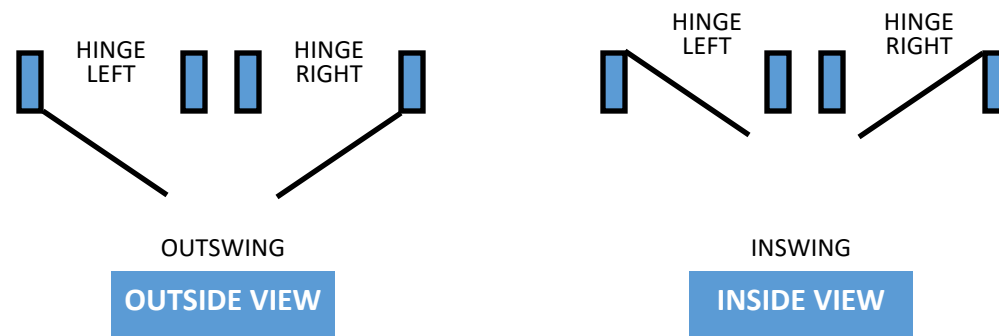

# Cabana Door Handing

## Minimum and Maximum Sizes

Minimum: 22" x 48"

Maximum: 44" x 96"

Standard sizes:

- 2668
- 2868
- 3068

Z-Bar Buck Sizes 36"

Exact Slab Size 35 5/16"

Overall Size 37 1/2"

**"Doors are viewed from direction of swing."**

**HORIZONTAL SECTION  
(3'0" 6'8")**

Add 1/4" to Finished Opening Width and Height