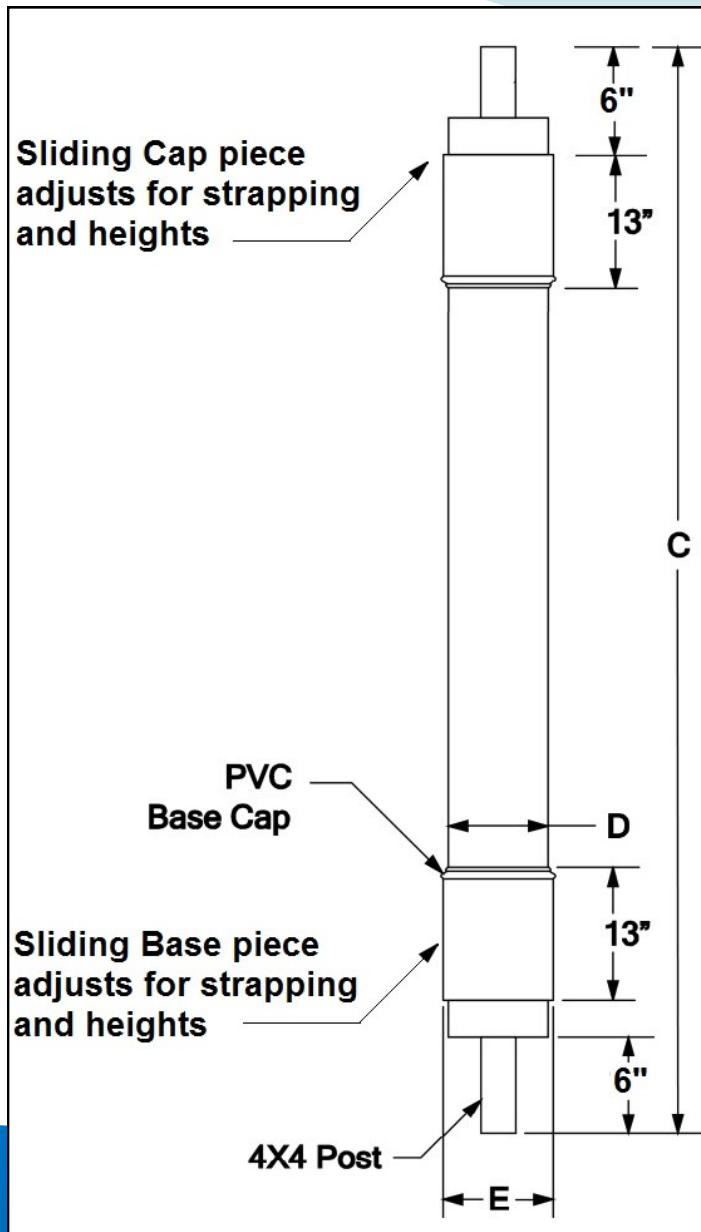

# PVC Coastal Column Pre-Assembled with 4x4 Treated Post

*In Stock items shown, others  
available*

DIMENSION / Model #	CC8-120	CC10-120
C	120"	120"
D	7 1/4"	9 3/4"
E	8 1/4"	10 3/4"

*since 1944*

CONTACT OUR SALES TEAM TODAY: