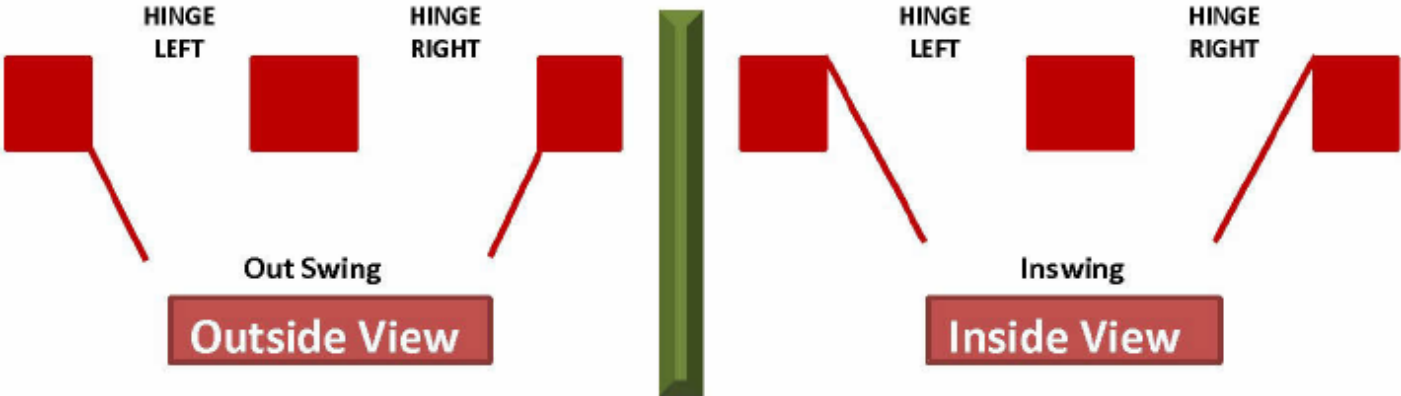

EzeBreeze Cabana Door Information

DETERMINE YOUR SWING ?

“Doors are viewed from direction of swing.”

Frame Depth can cause limited swing for Inswing Door