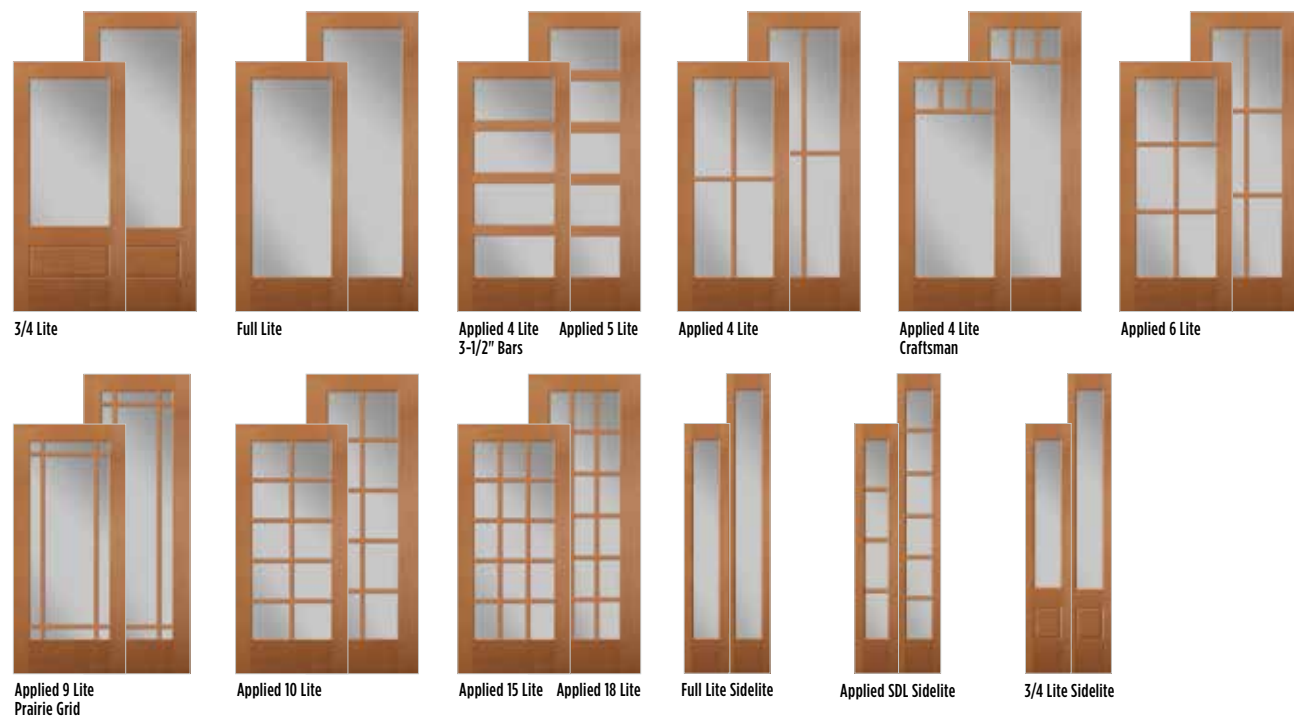

VSG / SDL Simulated Divided Lites

Clear Low-E / 010

VSG / 3-1/2" Wide SDL Simulated Divided Lites

VISTAGRANDE. FIR TEXTURED FLUSHED-GLAZED

STOCK: FULL LITE DOOR - 2'0", 2'6", 2'8" & 3'0" widths, 6'8" & 8'0" heights / 3/4 LITE DOOR - 2'6", 2'8" & 3'0" widths, 6'8" & 8'0" heights
SIDELITES - 1'0" width, 6'8" & 8'0" heights