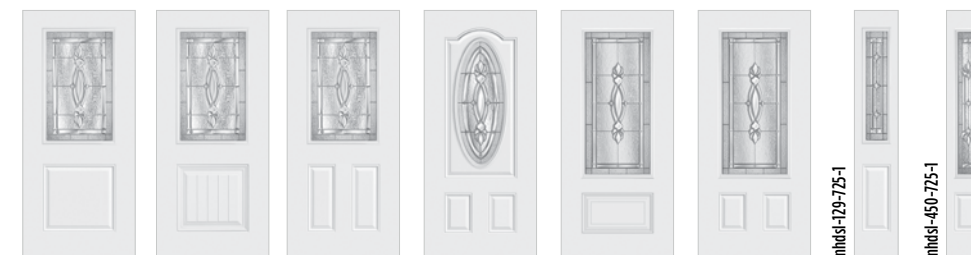

MASONITE, HD STEEL

MHD-106-725-1 MHD-106-725-1P MHD-106-725-2 MHD-304-725-3 MHD-404-725-1 MHD-404-725-2 mhdsl-729-725-1 mhdsl-450-725-1