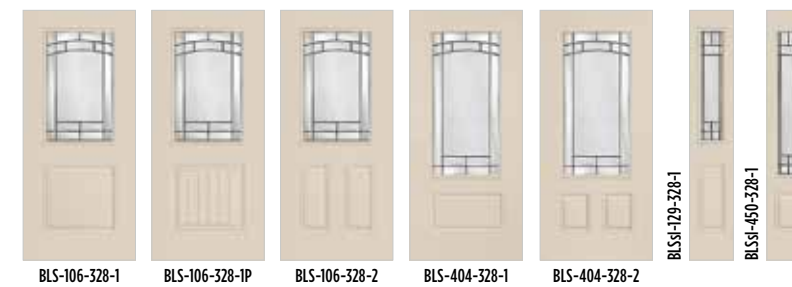

BELLEVILLE, FIR

HERITAGE SERIES™

BELLEVILLE, SMOOTH / Doors shown painted beige.