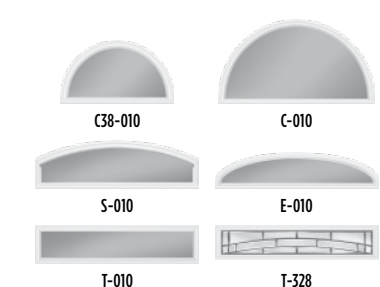

PRIVACY RATING 1 — 5 — 10
Least Obscure — Most Obscure

Granite Beveled Glass Granite Glass Antique Black Caming Clear Beveled Glass

BELLEVILLE, MAHOGANY

BELLEVILLE, FIR

HERITAGE SERIES™

BELLEVILLE, SMOOTH / Doors shown painted beige.

OAKCRAFT™

BELLEVILLE, OAK

MASONITE, HD STEEL

TRANSOM