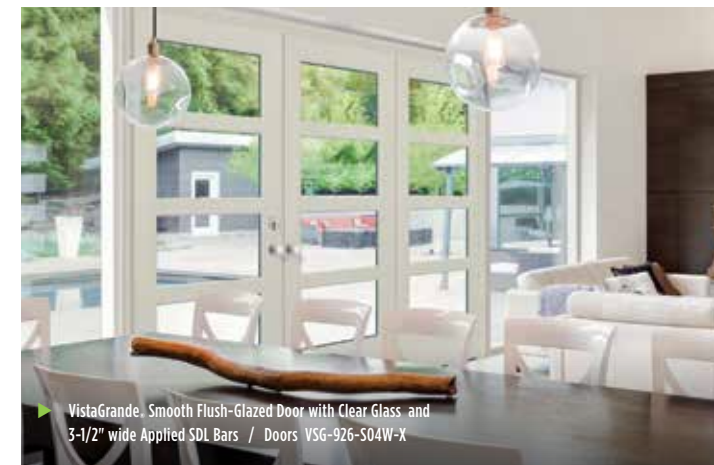

VISTAGRANDE. SDLs