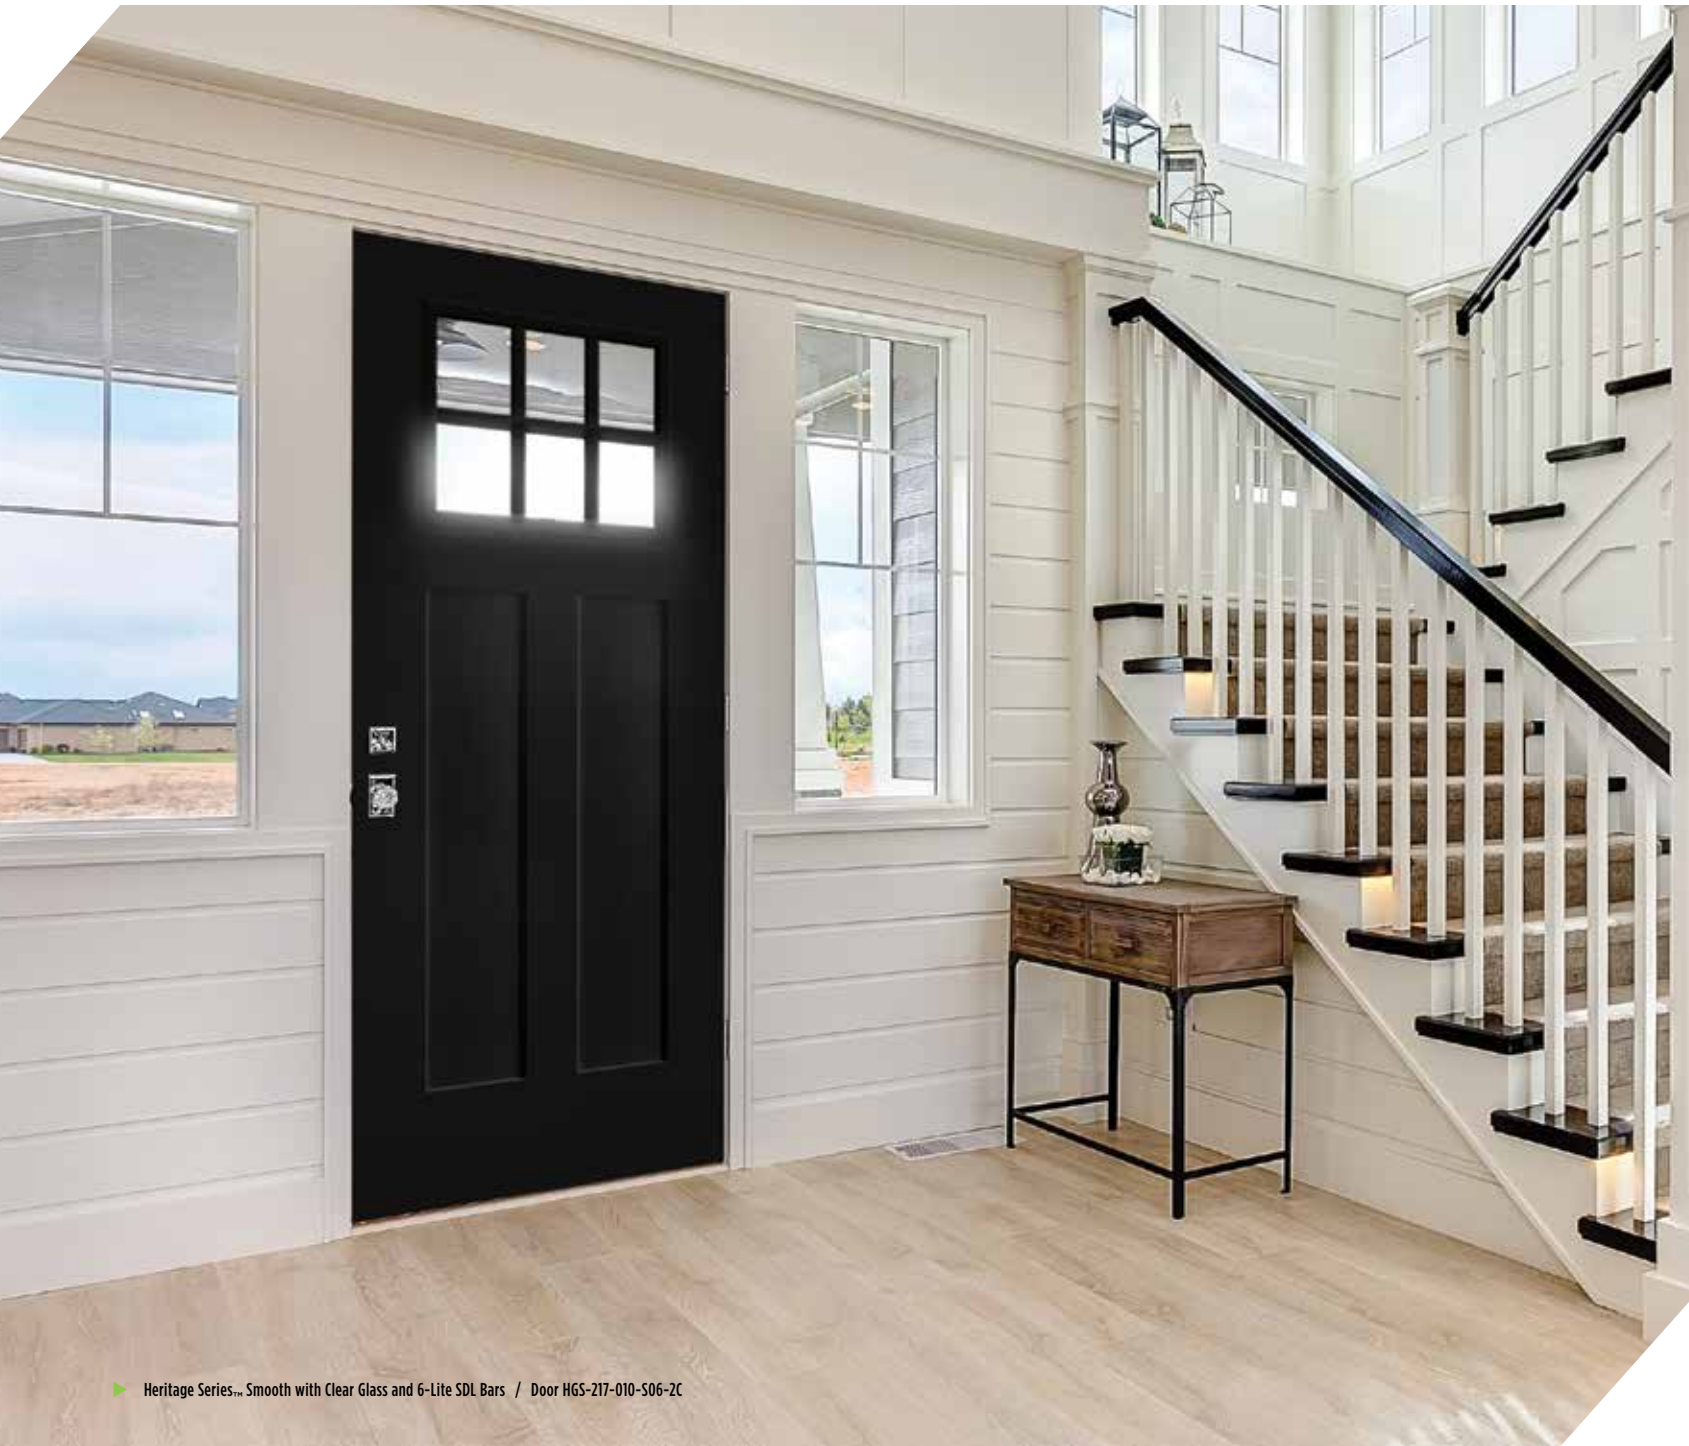

► Heritage Series... Smooth with Clear Glass and 6-Lite SDL Bars / Door HGS-217-010-S06-2C