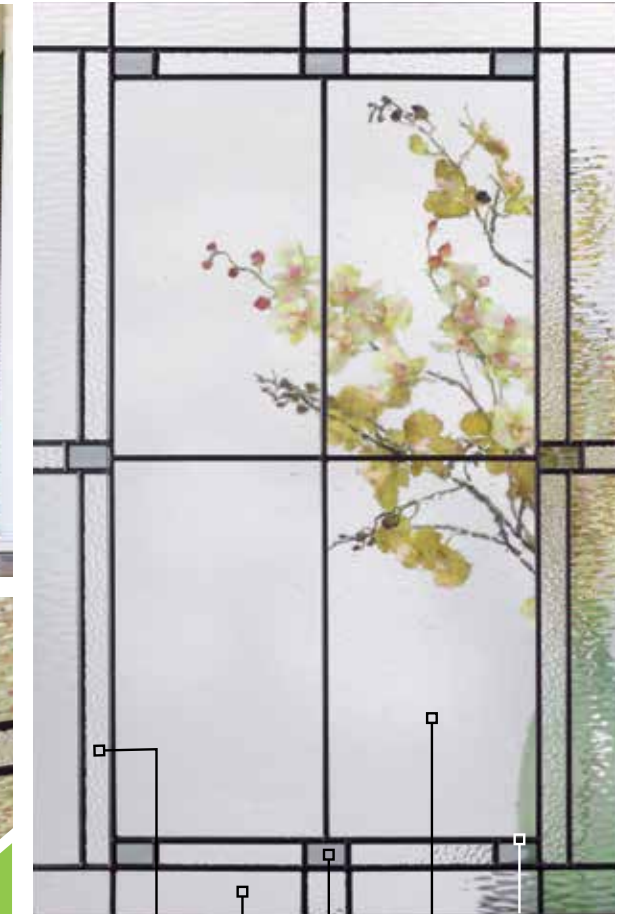

- Granite Caming
- Clear Water Glass
- Grey Water Glass
- Seedy Glass
- Antique Black Caming

BELLEVILLE, MAHOGANY

BELLEVILLE, FIR

BELLEVILLE, OAK

OAKCRAFT

HERITAGE SERIES™

BELLEVILLE, SMOOTH
Doors shown painted beige.

MASONITE, HD STEEL