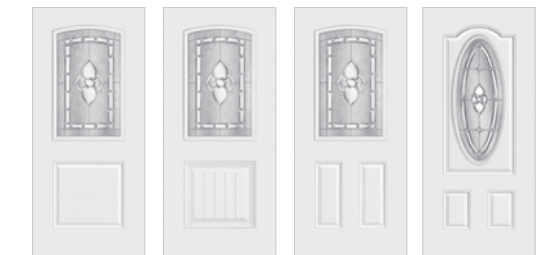

MASONITE, HD STEEL

mhd-107-517-1 MHD-107-517-1P mhd-107-517-2 MHD-304-517-3