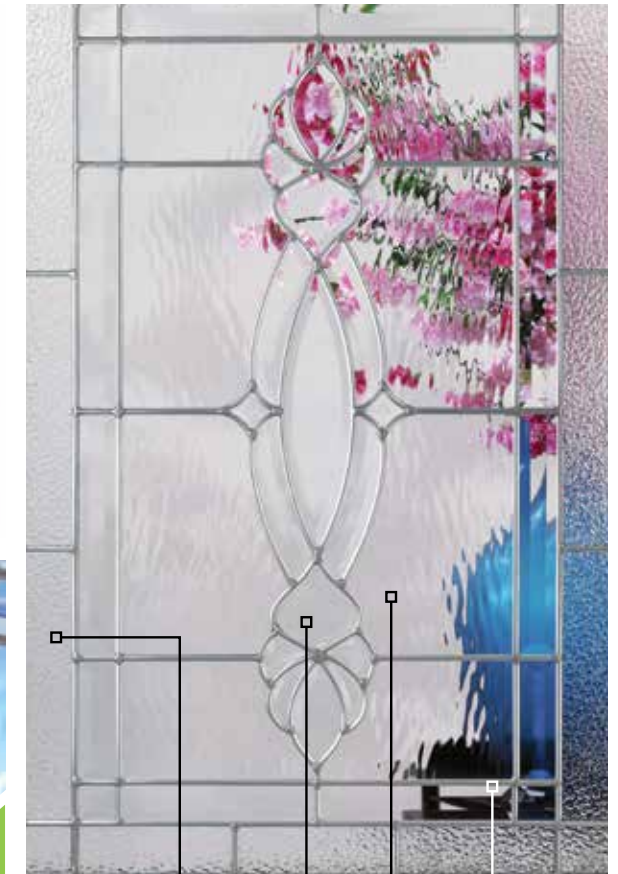

PRIVACY RATING 1 Least Obscure — 4 — 10 Most Obscure

Granite Glass
Clear Beveled Glass
Aqua Glass
Platinum Caming

BARRINGTON, MAHOGANY