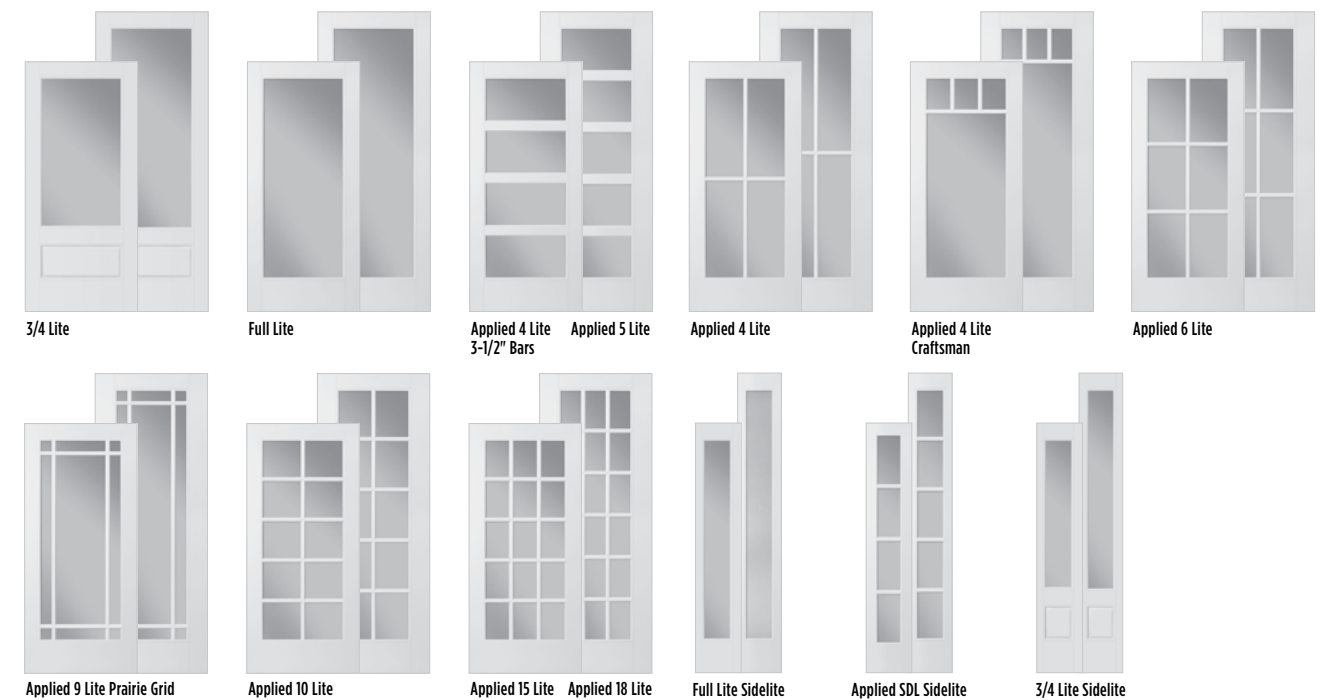

VSG / SDL Simulated Divided Lites

Clear Low-E / 010

VSG / 3-1/2" Wide SDL Simulated Divided Lites

VISTAGRANDE. FIR TEXTURED FLUSHED-GLAZED

STOCK: FULL LITE DOOR - 2'0", 2'6", 2'8" & 3'0" widths, 6'8" & 8'0" heights / 3/4 LITE DOOR - 2'6", 2'8" & 3'0" widths, 6'8" & 8'0" heights
SIDELITES - 1'0" width, 6'8" & 8'0" heights

VISTAGRANDE. SMOOTH FLUSHED-GLAZED

VistaGrande. doors come with composite edge / Available in 7/8", 1 1/8", or 3" for smooth & 7/8" or 1 1/8" for textured.

masonite.com

VISTAGRANDE.

HERITAGE SERIES™

DOOR COLLECTIONS