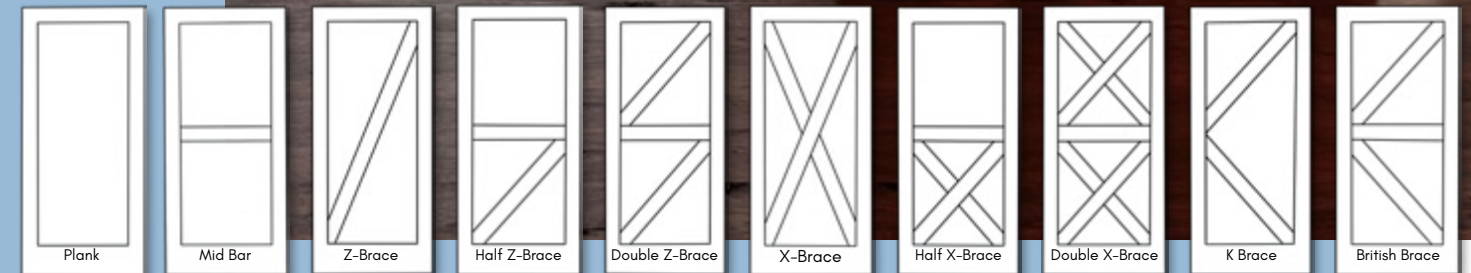

French 15 Lite
2-4, 2-6, 2-8, 3-0 x 6-8
(10 lite available in 2-0)

Plantation Louver
1-6, 2-0, 2-4, 2-6, 2-8, 3-0 x 6-8

PRIMED

CLEAR PINE

KNOTTY PINE

Barn doors are available in clear pine, knotty pine or primed & in a number of patterns.