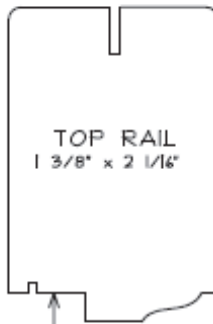

Please see attached drawings of the sash parts.

BARS

STILE
1 3/8" x 2 1/4"

GLASS PLUS 1/16"

TOP RAIL
1 3/8" x 2 1/16"

GLASS PLUS 1/16"

TOP CHECK RAIL
1 9/32" x 1 23/32"

BOTTOM CHECK RAIL
1 9/32" x 1 23/32"

GLASS PLUS 1/16"

BOTTOM RAIL
1 3/8" x 3 3/16"

HISTORIC SERIES

CROSS SECTIONS

2/8 x 4/6 6x6 SSB

HISTORIC SERIES

ELEVATION (TYP)