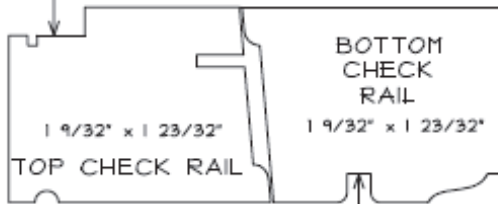

Please see attached drawings of the sash parts.

BARS

STILE
1 3/8" x 2 1/4"

GLASS PLUS 1/16"

TOP RAIL
1 3/8" x 2 1/16"

GLASS PLUS 1/16"

TOP CHECK RAIL
1 9/32" x 1 23/32"

BOTTOM CHECK RAIL
1 9/32" x 1 23/32"

GLASS PLUS 1/16"

BOTTOM RAIL
1 3/8" x 3 3/16"

HISTORIC SERIES

CROSS SECTIONS

2/8 x 4/6 6x6 SSB

HISTORIC SERIES

ELEVATION (TYP)