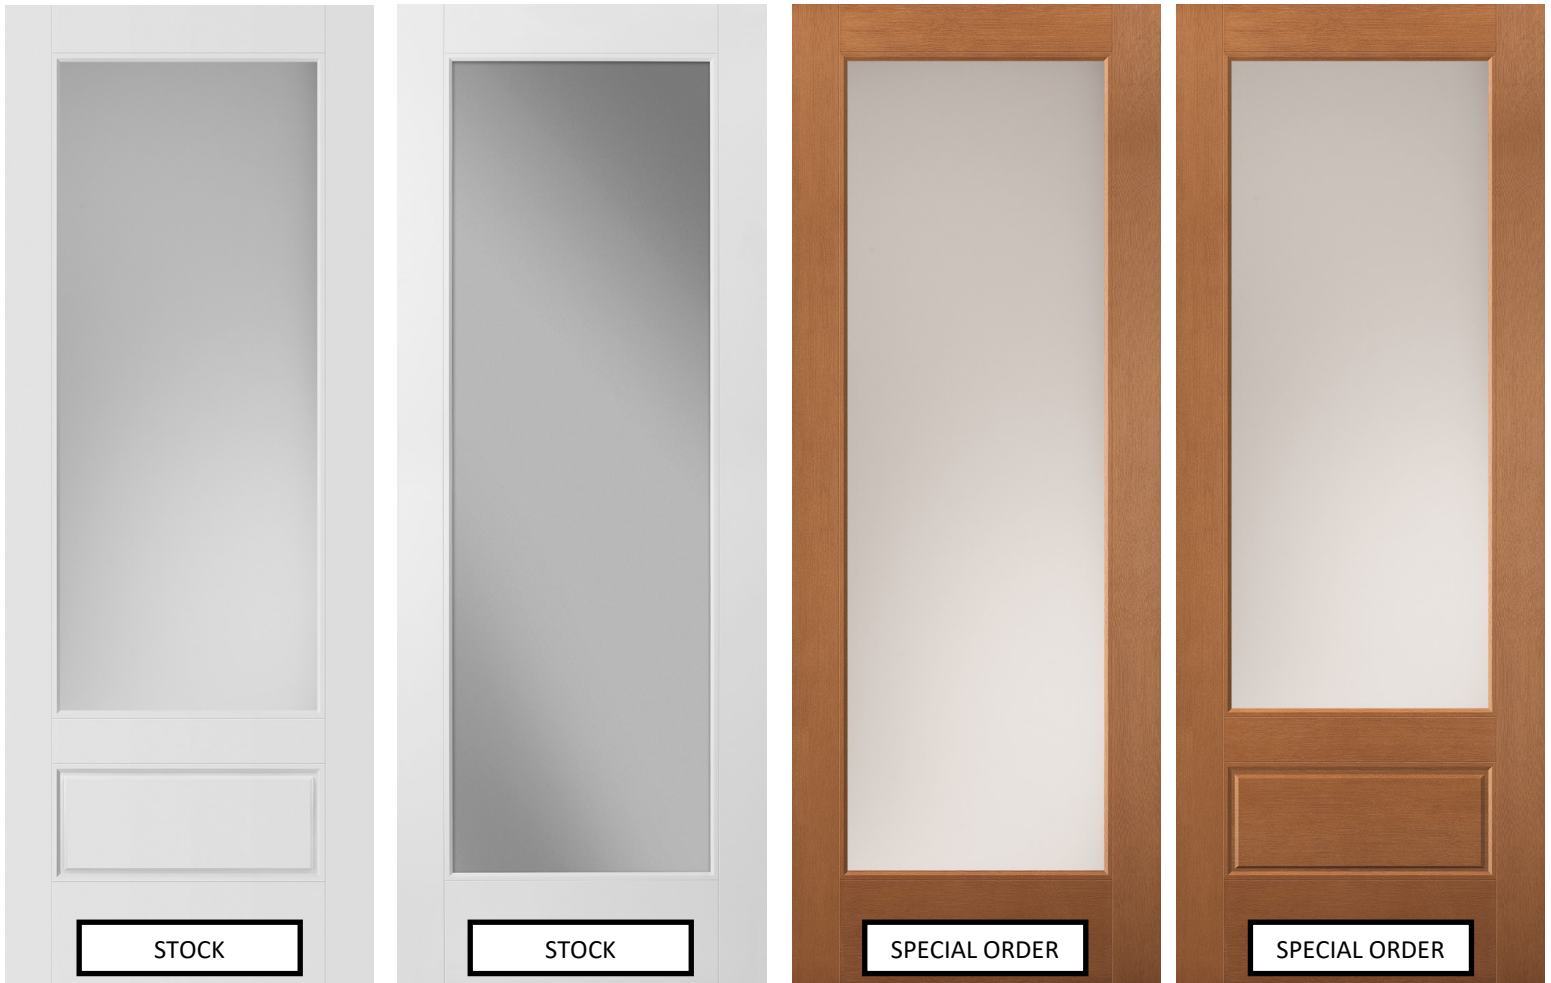

VictorBilt Impact Flush Glazed

Smooth Impact Flush Glazed Fiberglass IN STOCK

6-8 & 8-0

- **Low-e / Argon**
- **Wide Glass Layout (4-11/16" stiles)**
- **SDL Available in Ogee 7/8" or 1-1/8"**
- **Special 3" Wide SDL for Smooth or Fir**
- **Full View STOCK Smooth 2-8, 3-0 x 6-8 & 8-0**
- **3/4 Lite STOCK Smooth 2-8, 3-0 x 6-8 & 8-0**